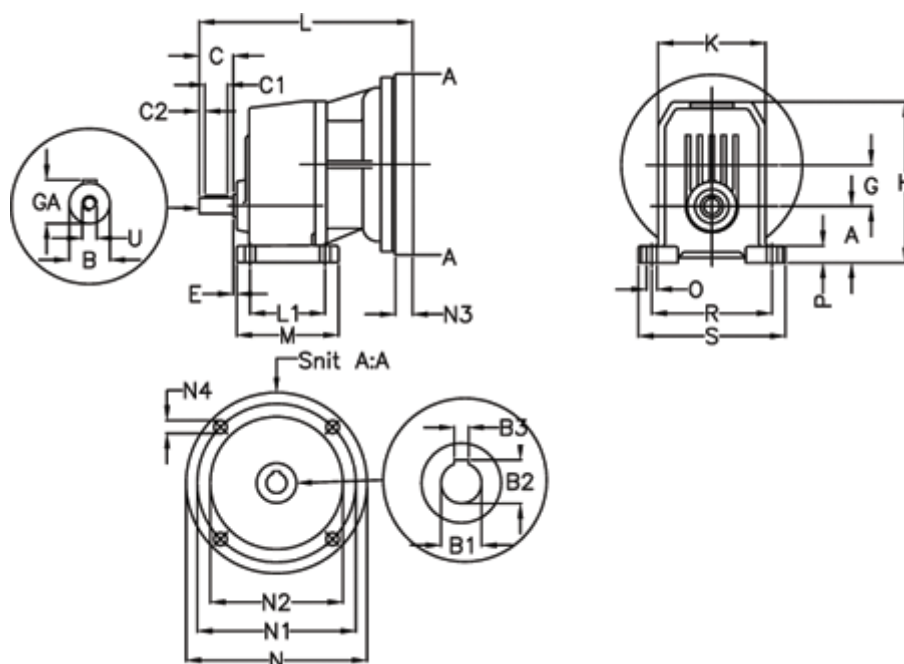

Article number: 40550401241220

Description: Single Stage Helical Gear
S 401-12,4-P63B5

Measures

A = 70	E = 23.0	M = 165.0	R = 180
B = 28	F = 8x7x50	N = 140	S = 215
B1 = 11	G = 61.7	N1 = 115	U = M8
B2 = 16.3	GA = 31.0	N2 = 95	
B3 = 4	H = 224.5	N3 = -	
C = 60	K = 155	N4 = M8x16	
C1 = 50	L = 274	O = 14	
C2 = 5	L1 = 125.0	P = 21.0	